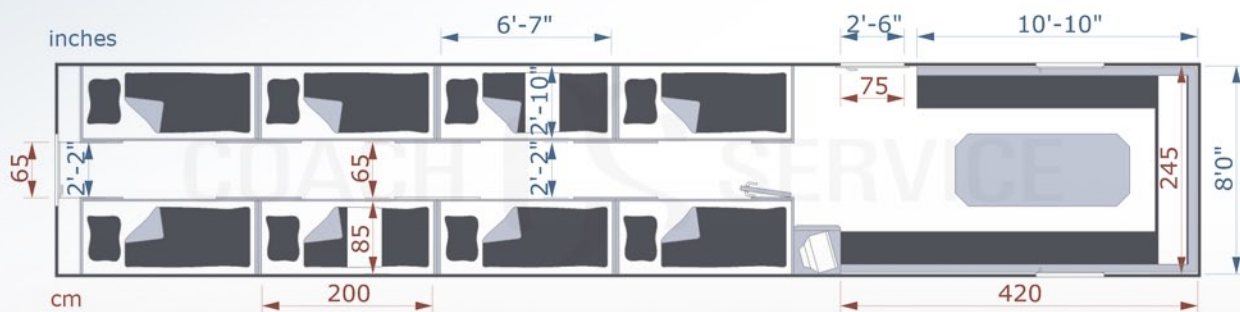

- 24 bunks
- air conditioning
- DVD & television
- fridgerator
- alarm system
- Noise Suppression Technology

**24 sleeper condo-bunks and recreation room**

13,5 m / 44'3"

3,5 m  
11'6"

2,5 m  
8'2"

13,5 m / 44'3"

**Dimensions:**

length: 13,5 m / 44'3"

width: 2,5 m / 8'2"

height: 3,5 m / 11'6"

**External Power Supply:**

CEE 32A 400V (5-pin) or

CEE 16A 400V (5-pin)

**COACH SERVICE GmbH**