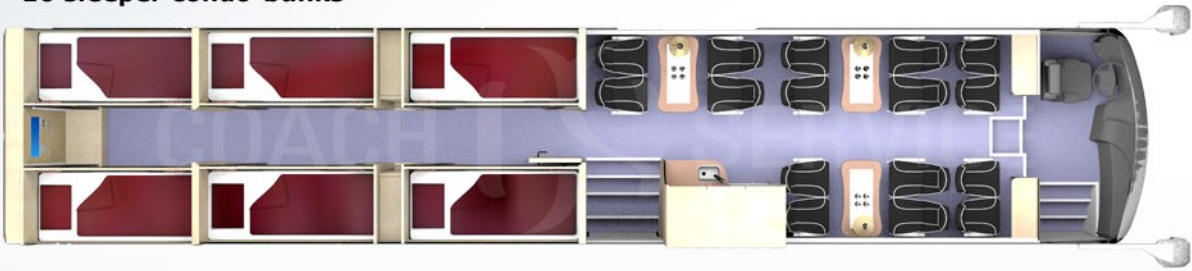

The single decker SD 45 NG is designed for your special needs on tour. You will travel more environmentally friendly, more energy efficient, safer and more comfortable.

A sound suppressing technology reduce all incoming and outgoing noises for a quiet and relaxing trip. You have full control of separate air condition zones. The Mood Lighting System allows you to create your individual lighting scenarios.

Up to 16 beds, exclusive lounges with fully equipped entertainment systems, Internet and WLAN access- and many other extras.

- Individual Air Conditioning Systems
- completely equipped entertainment systems
- DMX lighting System
- Noise Suppression Technology
- Internet Access
- Personal Customization

12 sleeper condo-bunks VIP**kingsize****Customized Coaches**

We are committed to high-quality service when it comes to transporting artists and crews on tours all around Europe. In order to adapt better to the special needs of our star clientele, the vehicles can be ordered in accordance to the individual customer's requirements. On top of the usual Coach Service standard, the customer receives a vehicle, which corresponds to his or her personal needs and offers a maximum comfort.

16 sleeper condo-bunks

14 sleeper condo-bunks

12 sleeper condo-bunks

**Dimensions:**

length: 13,6 m / 44'7"
width: 2,5 m / 8'2"
height: 3,6 m / 11'10"
max weight: 21,0 metric tons

External Power Supply:

CEE 32A 400V (5-pin) or
CEE 16A 400V (5-pin)