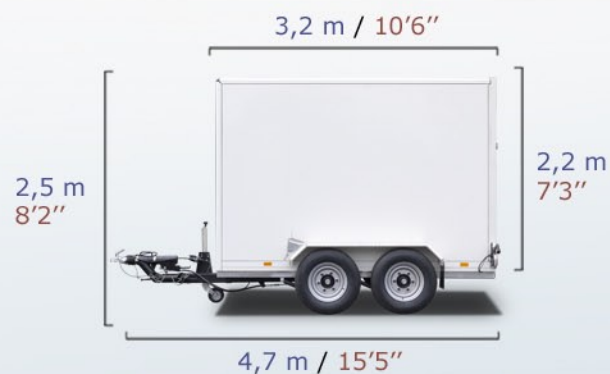

Dimensions:

length: 13,6 m / 44'7"
width: 2,5 m / 8'2"
height: 3,6 m / 11'10"
max weight: 21,0 metric tons

External Power Supply:

CEE 32A 400V (5-pin) or
CEE 16A 400V (5-pin)

Luggage:

Luggage Space: 8-9 m³
max additional load 3,0 tons

Environment:

Euro: 4/5
Selective Catalytic Reduction - SCR
Emission Control System - CRT

Luggage Trailer:

length: 3,13 m / 10'3"
width: 2,12 m / 6'12"
height: 1,88 m / 6'2"

Luggage Space approx 12 m³
max payload 1,5 metric tons