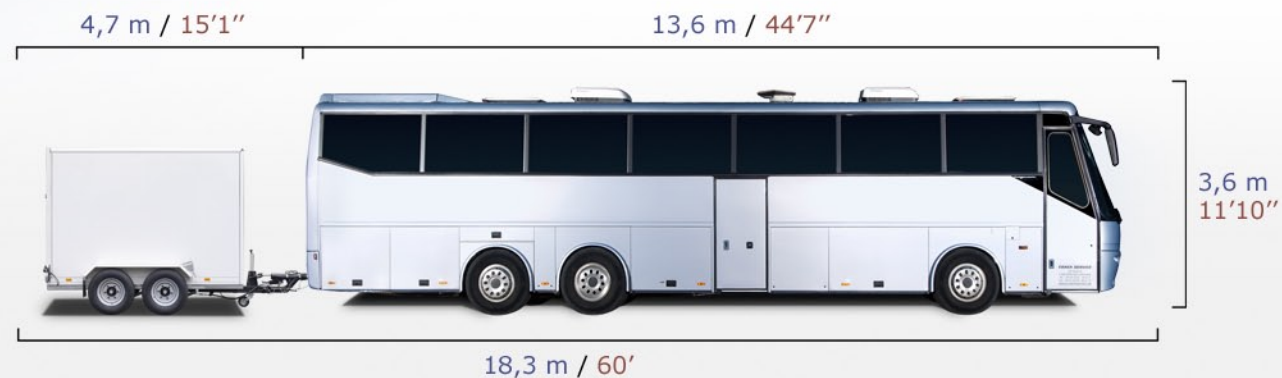

16 sleeper condo-bunks

14 sleeper condo-bunks

12 sleeper condo-bunks

**Dimensions:**

length: 13,6 m / 44'7"
width: 2,5 m / 8'2"
height: 3,6 m / 11'10"
max weight: 21,0 metric tons

External Power Supply:

CEE 32A 400V (5-pin) or
CEE 16A 400V (5-pin)

Luggage:

Luggage Space: 8-9 m³
max additional load 3,0 tons

Environment:

Euro: 4/5
Selective Catalytic Reduction - SCR
Emission Control System - CRT

Luggage Trailer:

length: 3,13 m / 10'3"
width: 2,12 m / 6'12"
height: 1,88 m / 6'2"