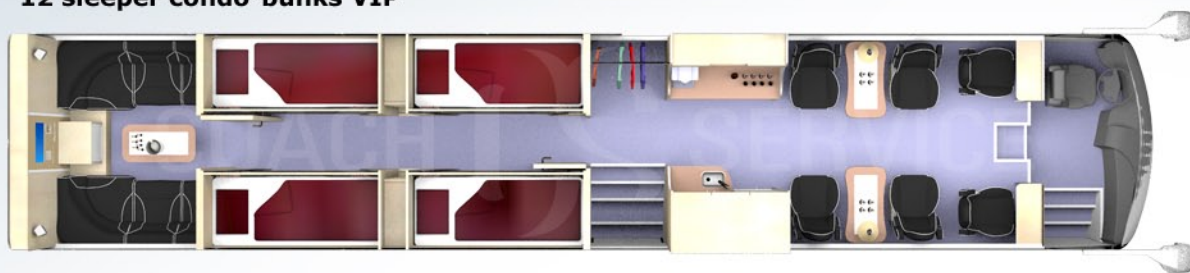

12 sleeper condo-bunks VIP