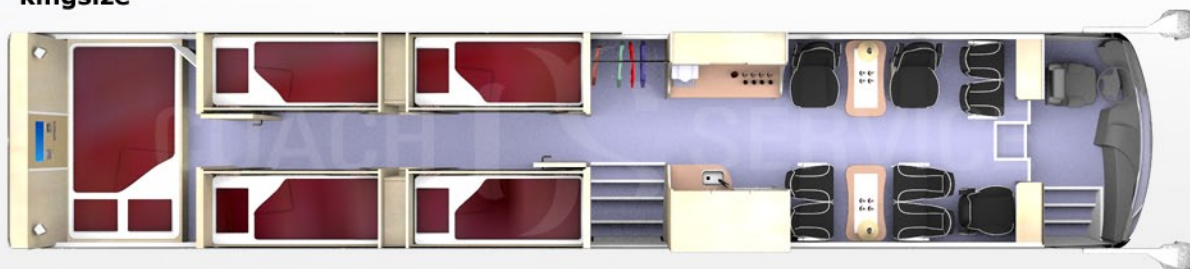

12 sleeper condo-bunks VIP

kingsize

Customized Coaches

We are committed to high-quality service when it comes to transporting artists and crews on tours all around Europe. In order to adapt better to the special needs of our star clientele, the vehicles can be ordered in accordance to the individual customer's requirements. On top of the usual Coach Service standard, the customer receives a vehicle, which corresponds to his or her personal needs and offers a maximum comfort.