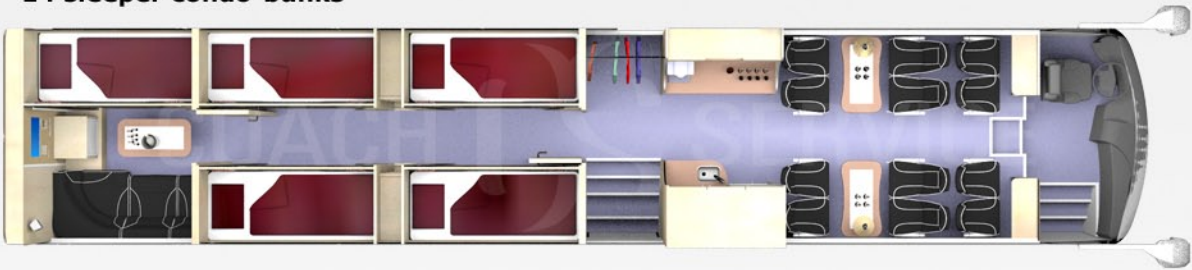

The single decker SD 45 NG is designed for your special needs on tour. You will travel more environmentally friendly, more energy efficient, safer and more comfortable.

A sound suppressing technology reduce all incoming and outgoing noises for a quiet and relaxing trip. You have full control of separate air condition zones. The Mood Lighting System allows you to create your individual lighting scenarios.

Up to 16 beds, exclusive lounges with fully equipped entertainment systems, Internet and WLAN access- and many other extras.

- Individual Air Conditioning Systems
- completely equipped entertainment systems
- DMX lighting System
- Noise Suppression Technology
- Internet Access
- Personal Customization

16 sleeper condo-bunks

14 sleeper condo-bunks

12 sleeper condo-bunks

**Dimensions:**

length: 13,6 m / 44'7"
width: 2,5 m / 8'2"
height: 3,6 m / 11'10"
max weight: 21,0 metric tons

External Power Supply:

CEE 32A 400V (5-pin) or
CEE 16A 400V (5-pin)