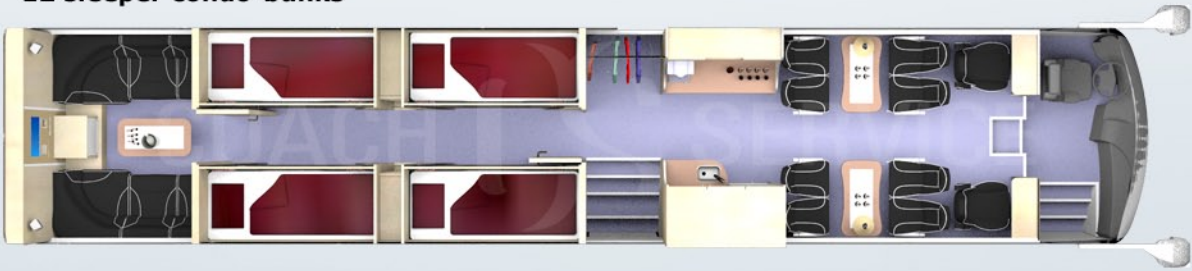

The single decker SD 45 NG is designed for your special needs on tour. You will travel more environmentally friendly, more energy efficient, safer and more comfortable.

A sound suppressing technology reduce all incoming and outgoing noises for a quiet and relaxing trip. You have full control of separate air condition zones. The Mood Lighting System allows you to create your individual lighting scenarios.

Up to 16 beds, exclusive lounges with fully equipped entertainment systems, Internet and WLAN access- and many other extras.

- Individual Air Conditioning Systems
- completely equipped entertainment systems
- DMX lighting System
- Noise Suppression Technology
- Internet Access
- Personal Customization

16 sleeper condo-bunks

14 sleeper condo-bunks

12 sleeper condo-bunks

**Dimensions:**

length: 13,6 m / 44'7"
width: 2,5 m / 8'2"
height: 3,6 m / 11'10"
max weight: 21,0 metric tons

External Power Supply:

CEE 32A 400V (5-pin) or
CEE 16A 400V (5-pin)