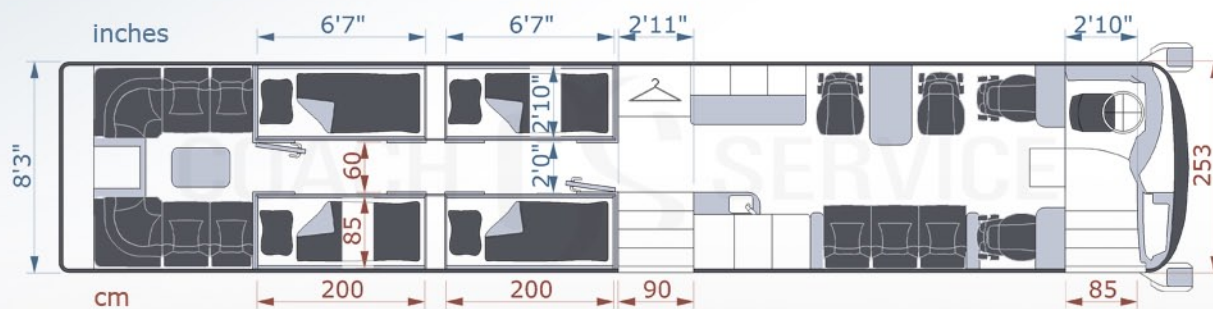

16 sleeper condo-bunks

14 sleeper condo-bunks

12 sleeper condo-bunks

**Dimensions:**

length: 13,6 m / 44'7"
width: 2,5 m / 8'2"
height: 3,6 m / 11'10"
max weight: 21,0 metric tons

External Power Supply:

CEE 32A 400V (5-pin) or
CEE 16A 400V (5-pin)

Luggage:

Luggage Space: 8-9 m³
max additional load 3,0 tons

Environment:

Euro: 4/5
Selective Catalytic Reduction - SCR
Emission Control System - CRT

Luggage Trailer:

length: 3,13 m / 10'3"
width: 2,12 m / 6'12"
height: 1,88 m / 6'2"

Luggage Space approx 12 m³
max payload 1,5 metric tons

**COACH SERVICE** GmbH

Am Busch 8
51580 Reichshof
Deutschland

Tel.: +49 (0) 2265-99 21 0
Fax: +49 (0) 2265-99 21 15
www.coachservice.com
E-mail: info@coachservice.com